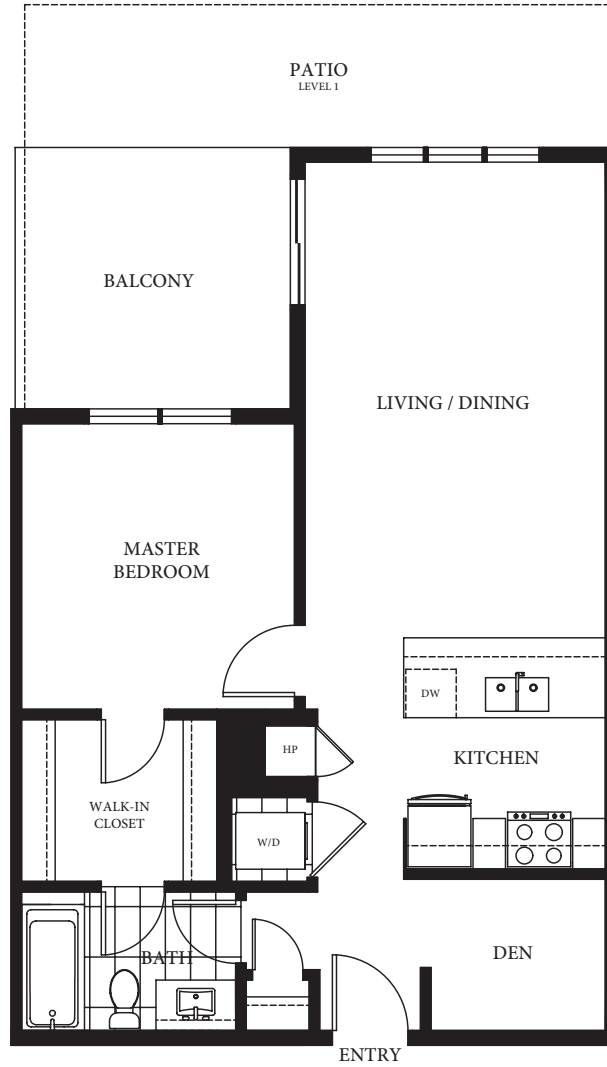

Plan B

1 Bedroom + Den
692 - 695 sf

PARC RESIDENCES

LEVEL 1

LEVEL 2

LEVEL 3

LEVEL 4

All measurements are approximate. Layouts, materials and specifications are subject to change without notice.