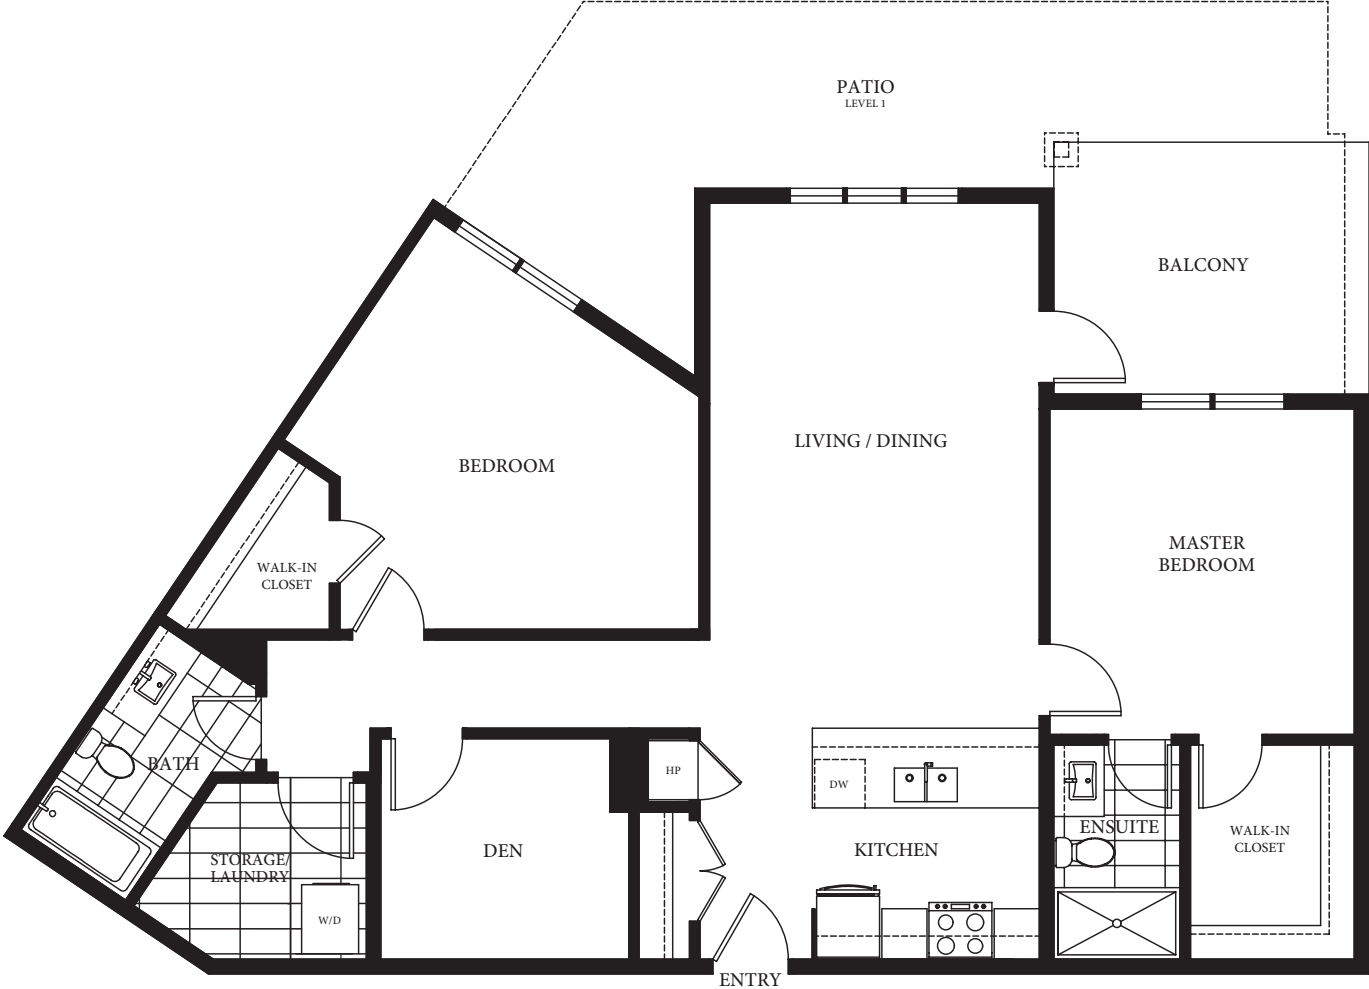

Plan C

2 Bedroom + Den
1,221 - 1,229 sf

PARC RESIDENCES

LEVEL 1

LEVEL 2

LEVEL 3

LEVEL 4

LEVEL 5

All measurements are approximate. Layouts, materials and specifications are subject to change without notice.