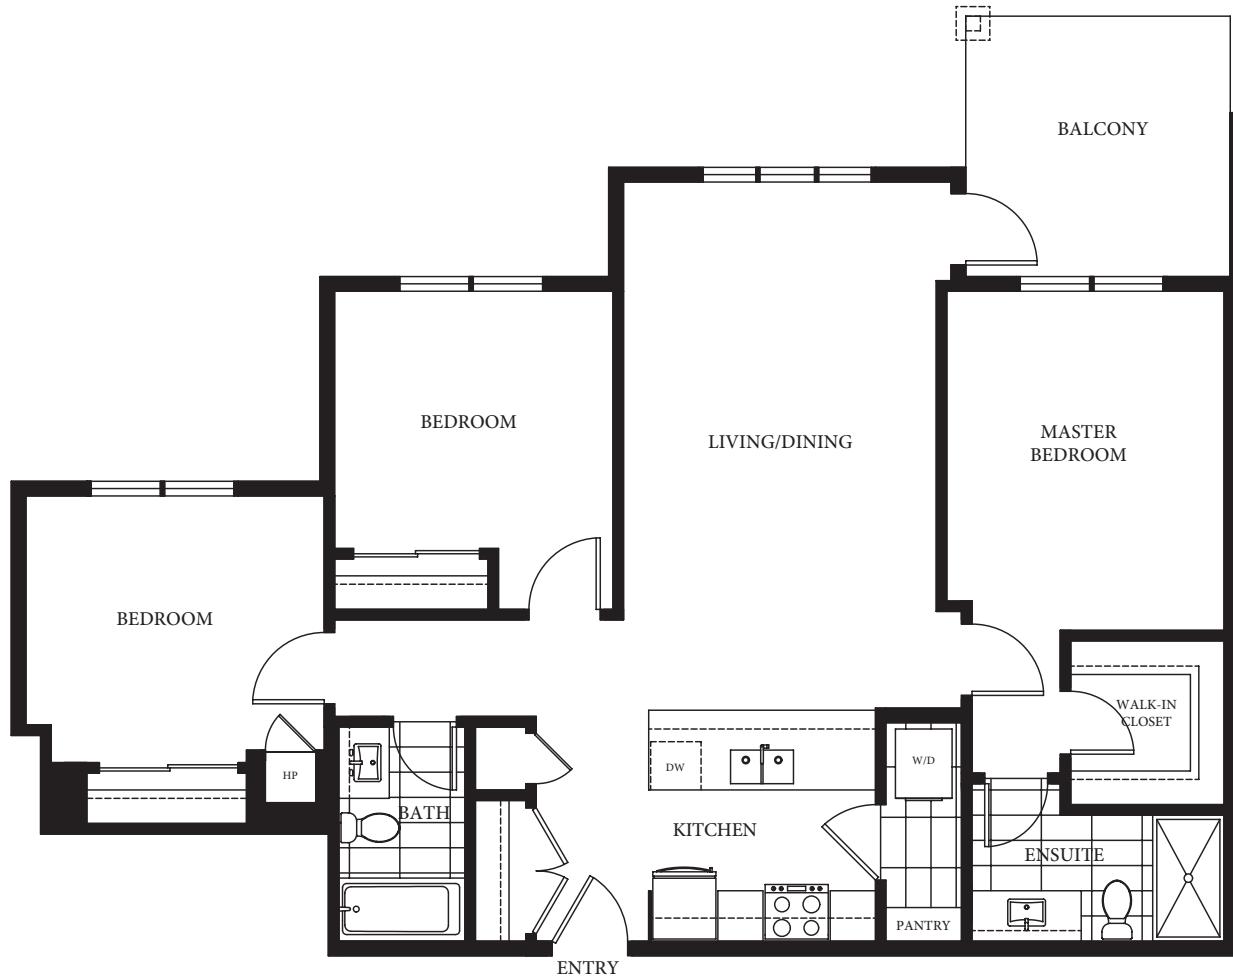

Plan N

3 Bedroom
1,132 - 1,133 sf

PARC RESIDENCES

LEVEL 2

LEVEL 3

LEVEL 4

LEVEL 5

All measurements are approximate. Layouts, materials and specifications are subject to change without notice.