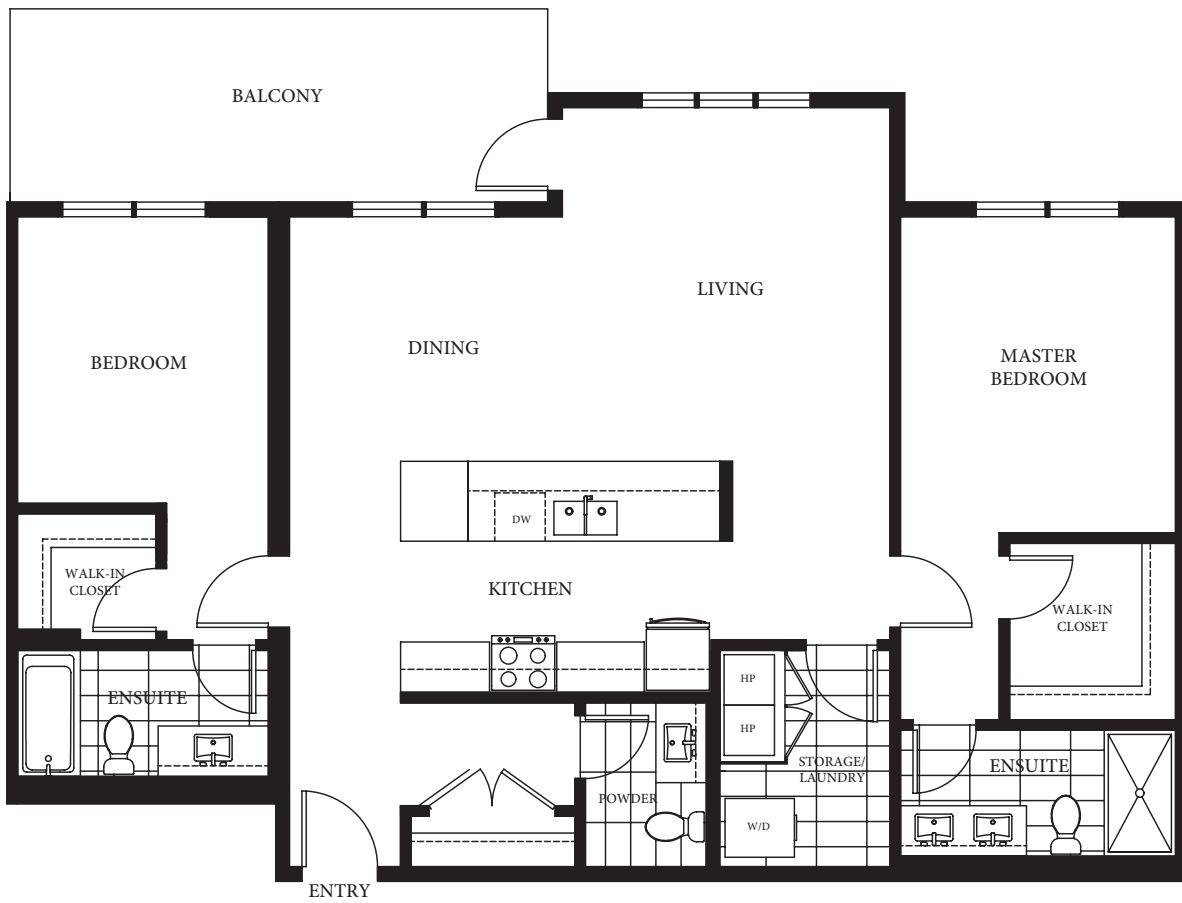

Plan R

2 Bedroom
1,228 sf

PARC RESIDENCES

LEVEL 5