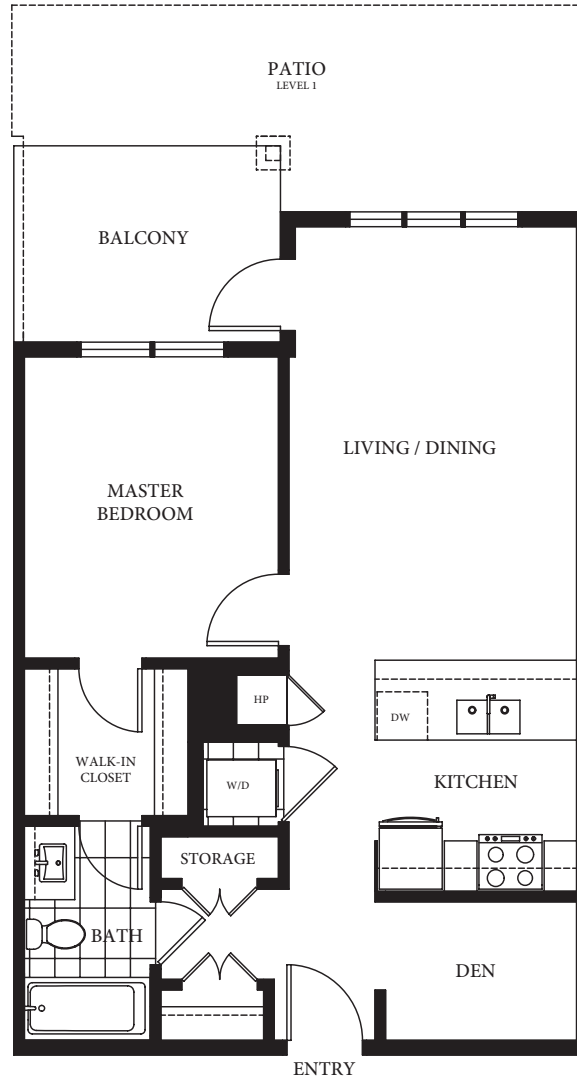

Plan A

1 Bedroom + Den
658 - 663 sf

PARC RESIDENCES

LEVEL 1

LEVEL 2

LEVEL 3

LEVEL 4

LEVEL 5

All measurements are approximate. Layouts, materials and specifications are subject to change without notice.