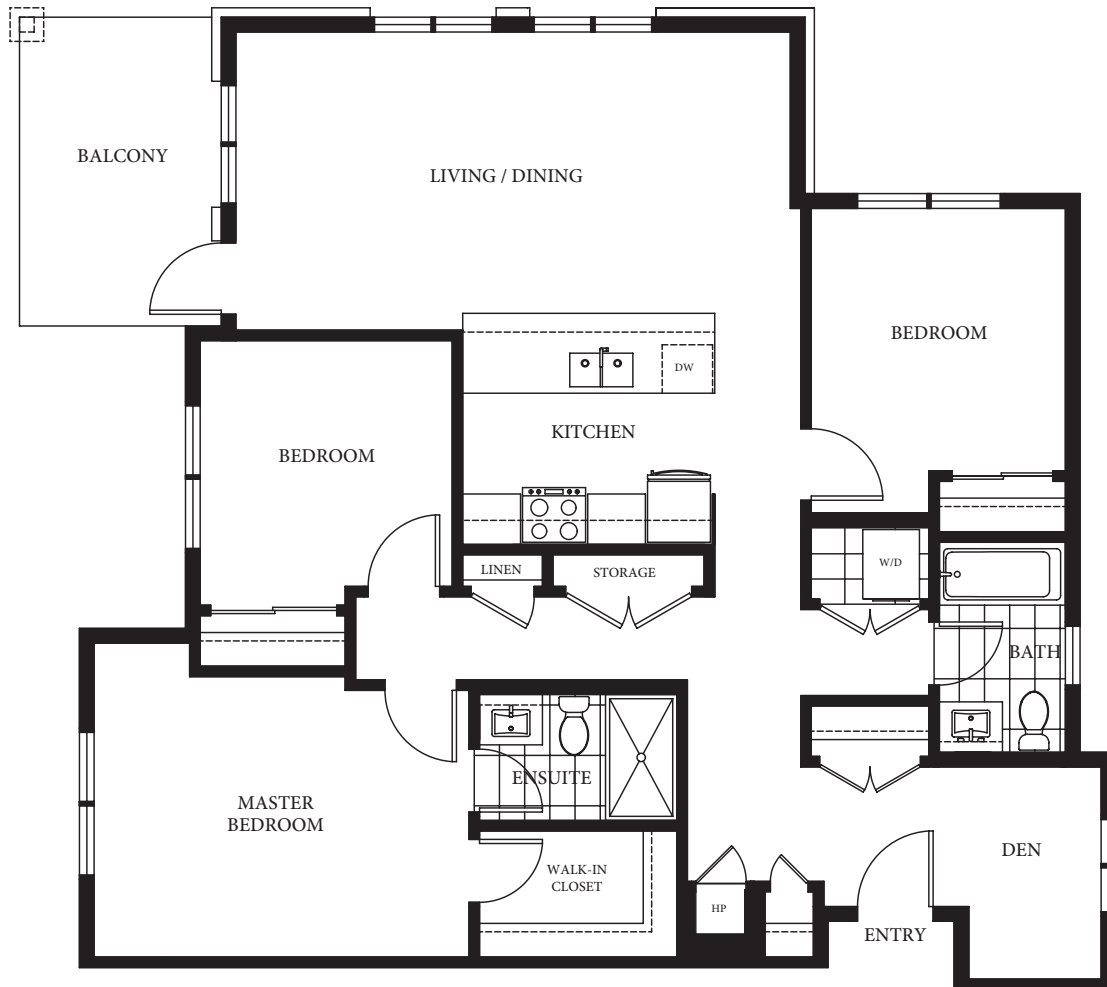

Plan L

3 Bedroom + Den
1,237 - 1,238 sf

PARC RESIDENCES

All measurements are approximate. Layouts, materials and specifications are subject to change without notice.