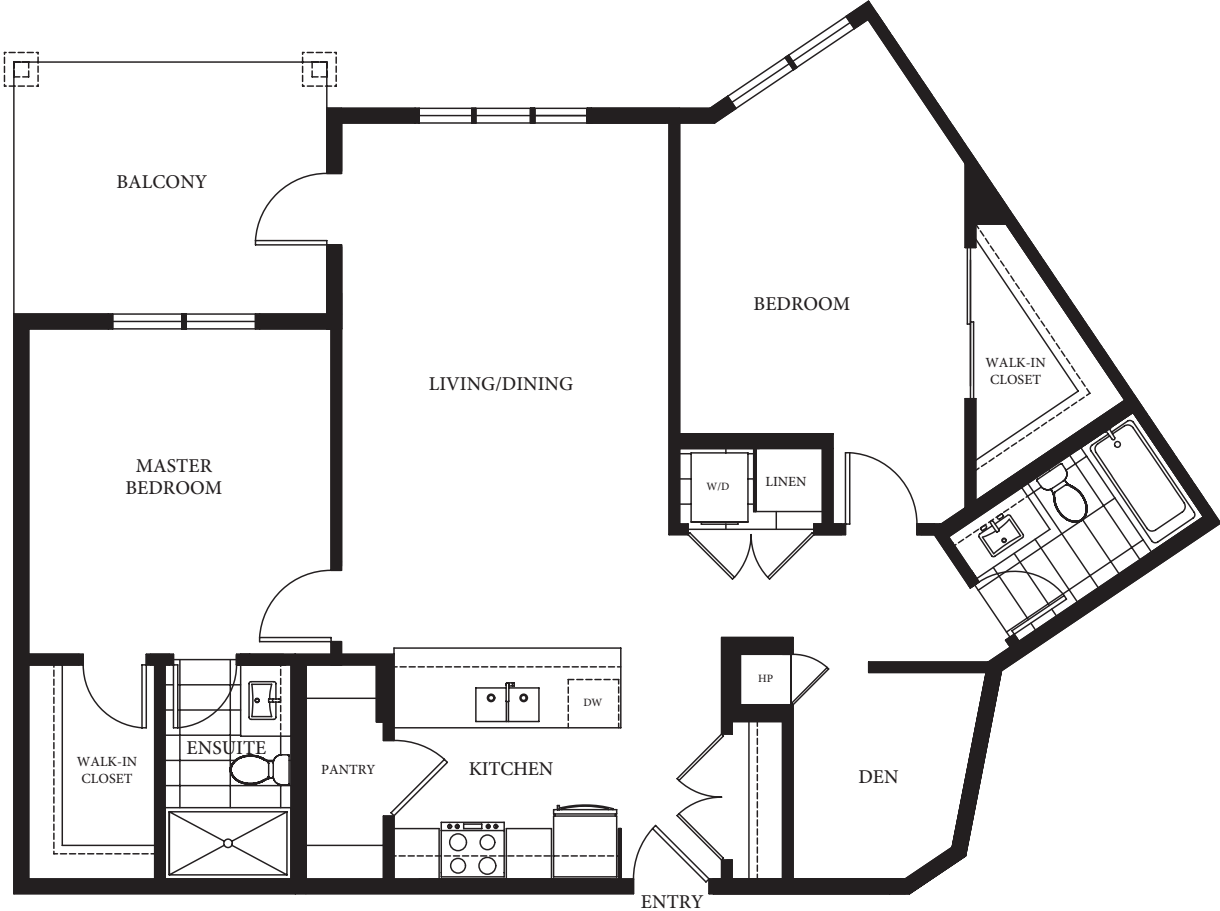

Plan M

2 Bedroom + Den
1,143 sf

PARC RESIDENCES

All measurements are approximate. Layouts, materials and specifications are subject to change without notice.