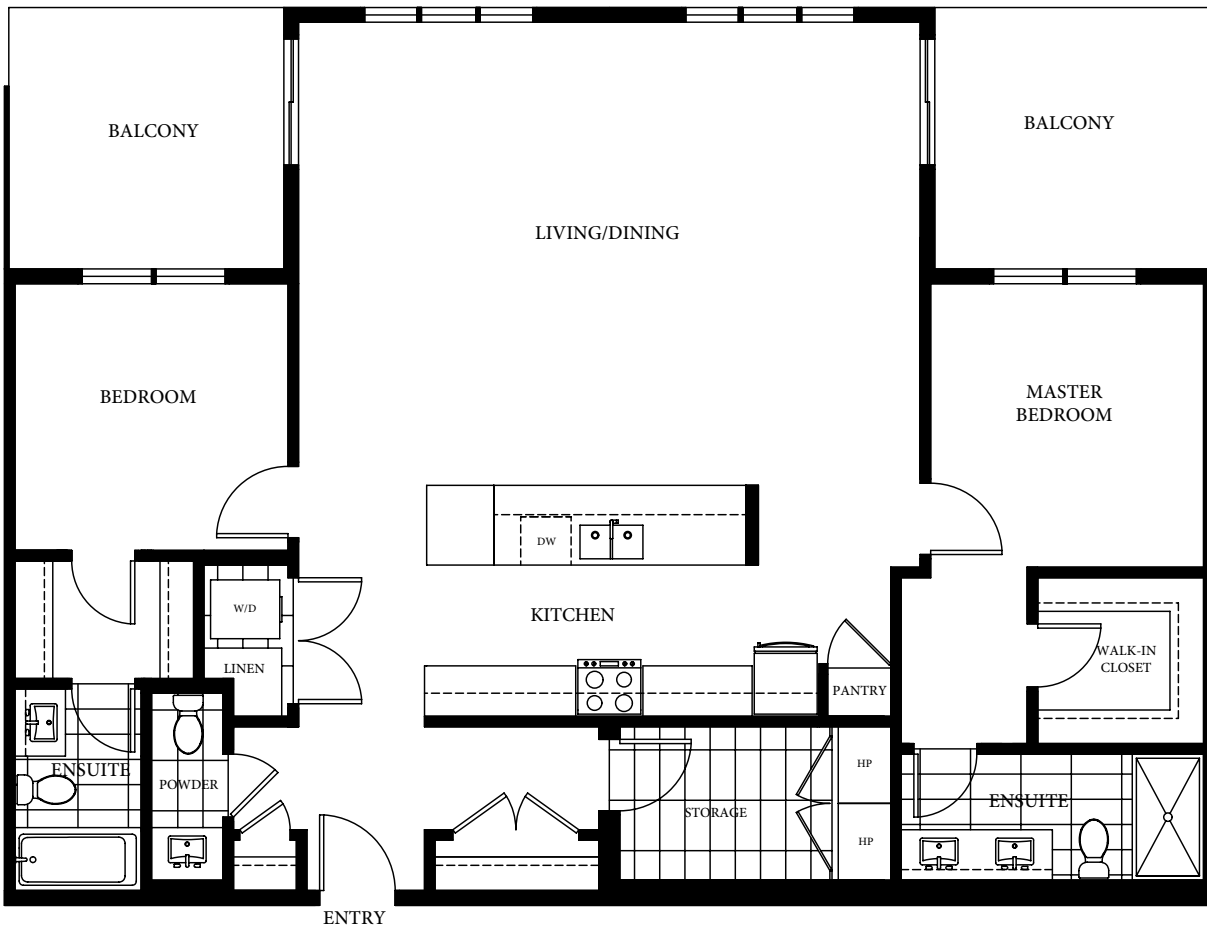

Plan P

2 Bedroom
1,407 sf

PARC RESIDENCES

LEVEL 5