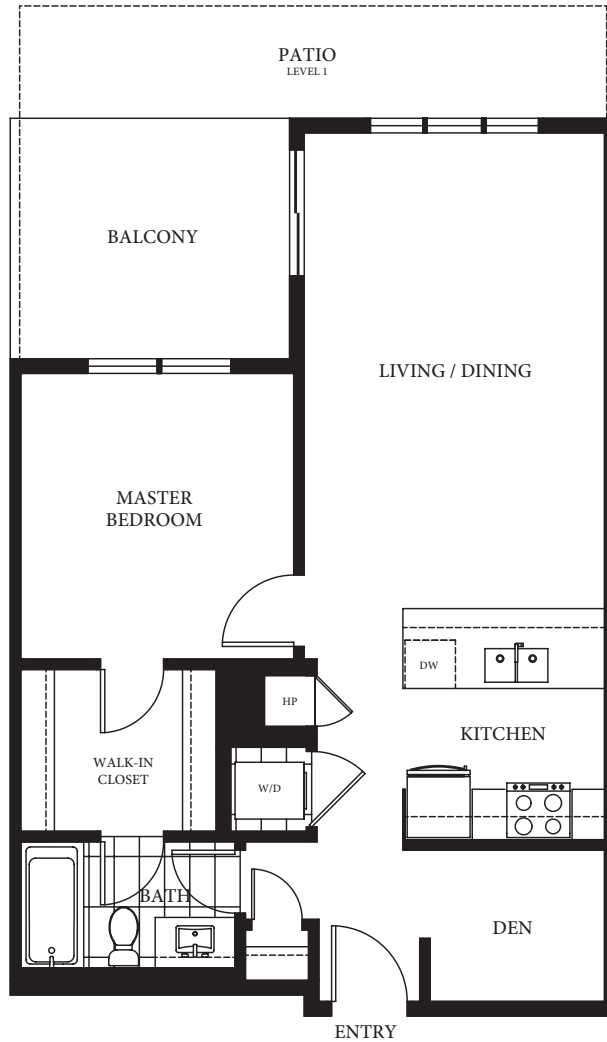

Plan B1

1 Bedroom + Den
692 sf

PARC RESIDENCES

LEVEL 1

LEVEL 2

LEVEL 3

LEVEL 4

All measurements are approximate. Layouts, materials and specifications are subject to change without notice.