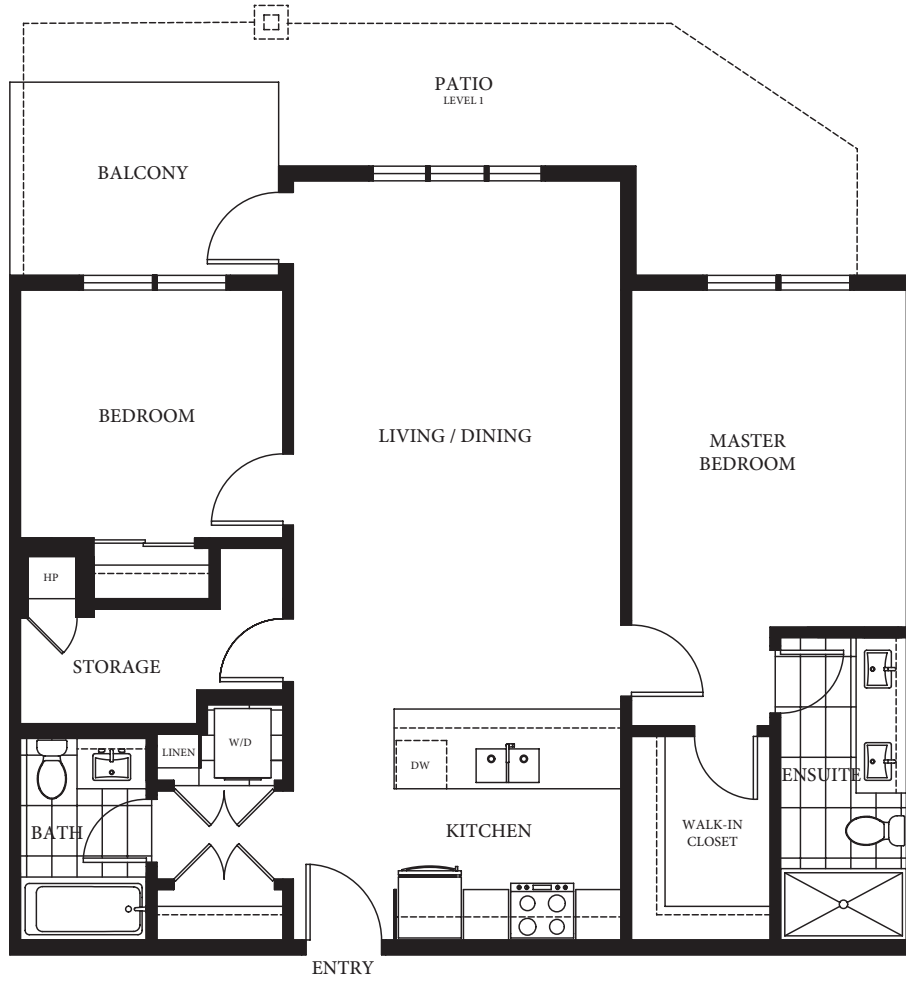

Plan D

2 Bedroom
978 - 980 sf

PARC RESIDENCES

LEVEL 1

LEVEL 2

LEVEL 3

LEVEL 4

All measurements are approximate. Layouts, materials and specifications are subject to change without notice.