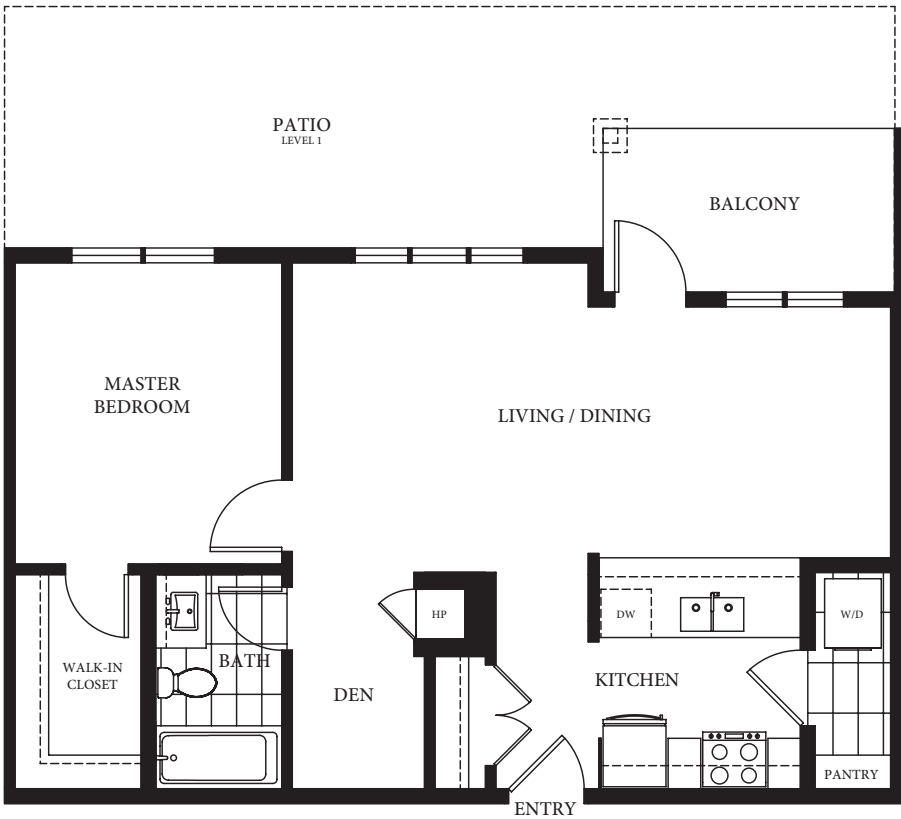

Plan H

1 Bedroom + Den
711 sf

PARC RESIDENCES

All measurements are approximate. Layouts, materials and specifications are subject to change without notice.