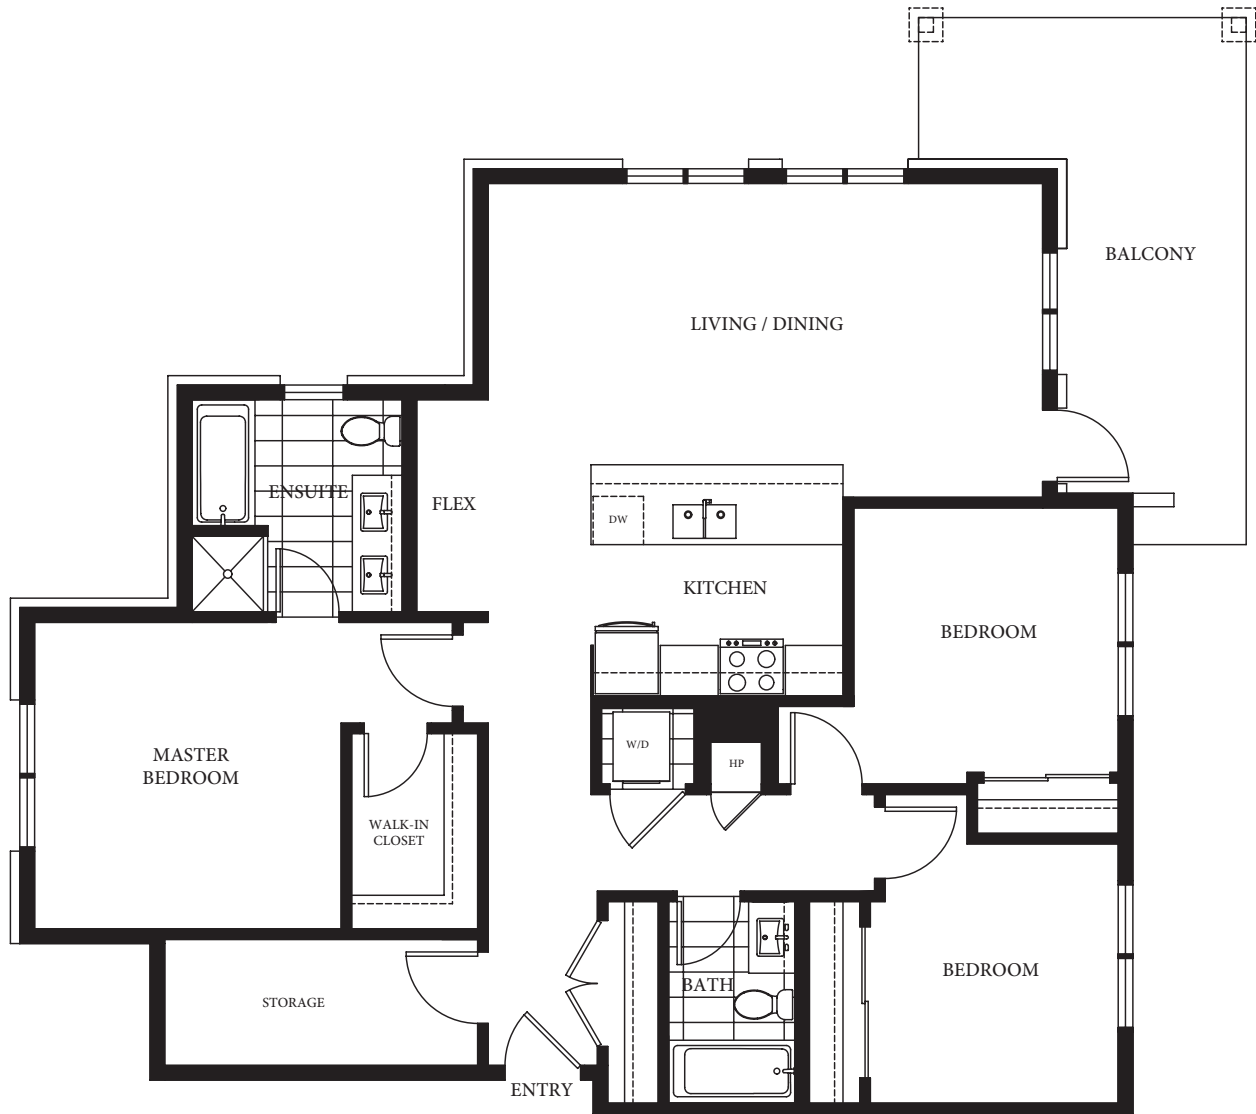

Plan K

3 Bedroom
1,274 sf

PARC RESIDENCES

LEVEL 2

LEVEL 3

LEVEL 4

LEVEL 5

All measurements are approximate. Layouts, materials and specifications are subject to change without notice.