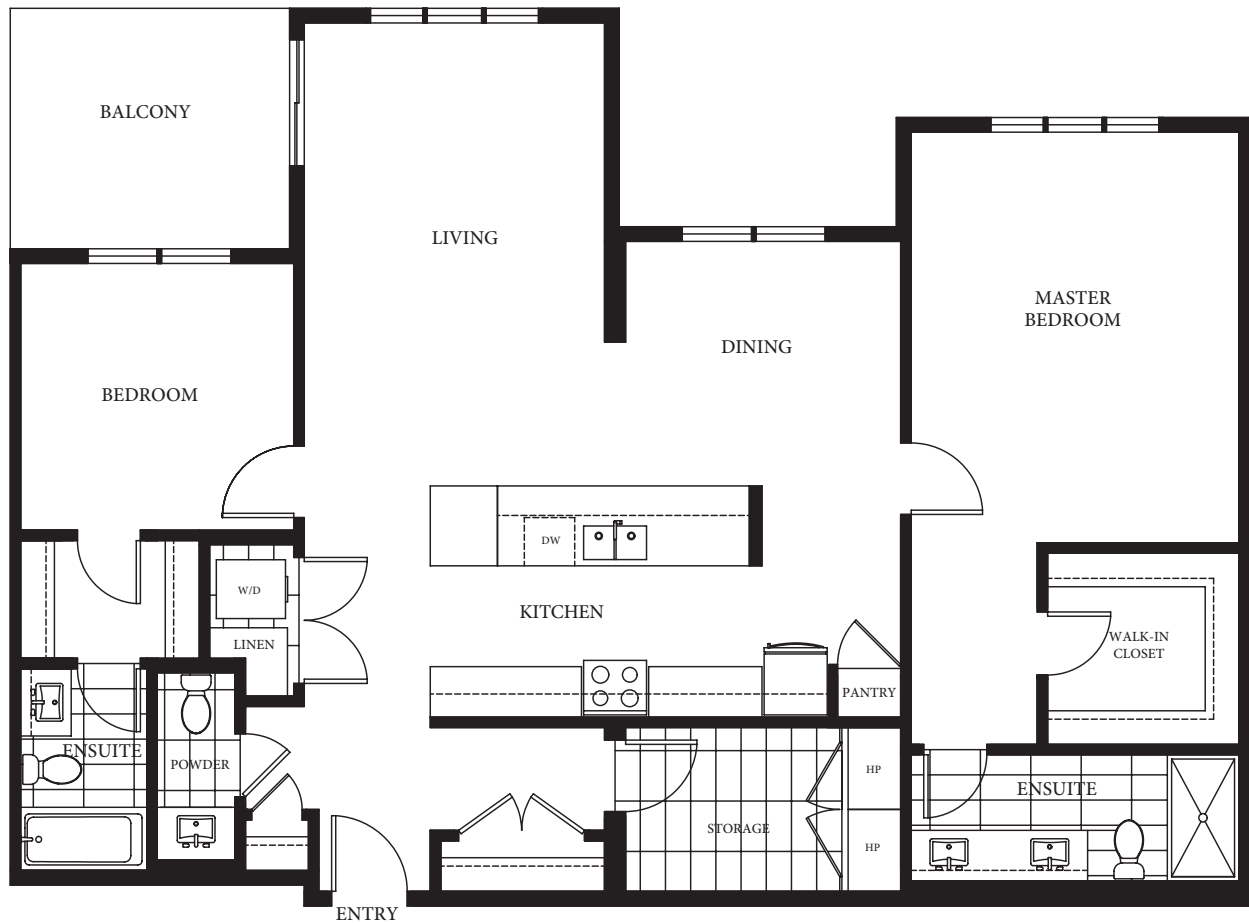

Plan Q

2 Bedroom

1,399 sf

PARC RESIDENCES

LEVEL 5